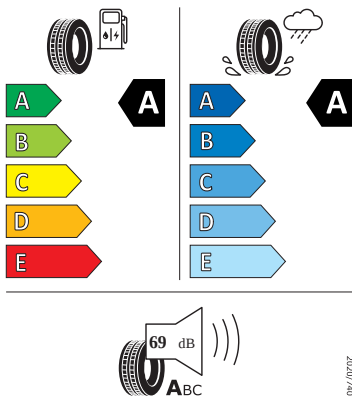

2020/740

- GOODYEAR 215/50 R18

GOODYEAR

581002

215/50R18 96 W XL

C1